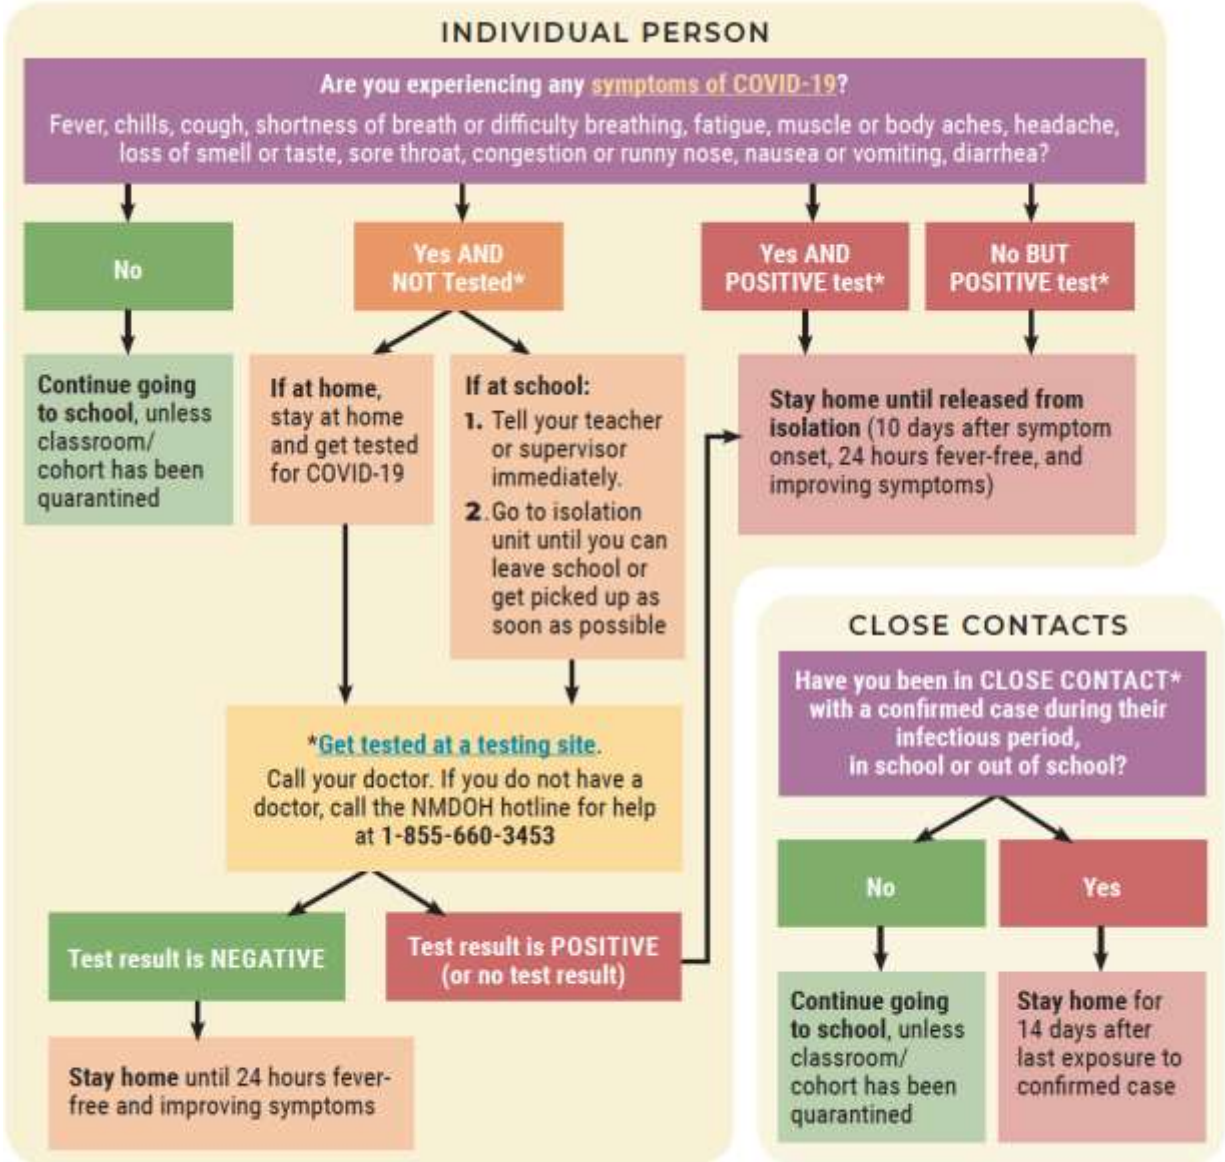

School Reentry Information

Updates regarding School Reentry: This is a fluid situation and changes frequently, according to the New Mexico Department of Health. Please check this page frequently for the most up to date information!

The Albuquerque Institute for Math and Science @ UNM will return for the 2021-22 school year with Full In-Person Learning.

For Full Reentry, all students will attend school on campus Monday - Friday according to the daily school schedule. Students will remain in their cohort/homeroom group, which will expand to include all students in the homeroom. Students will resume their rotations to classrooms for their content specific class blocks.

- Masks must be worn by all students and staff when on campus, except when eating lunch.
- AIMS @ UNM will **not** offer an online-only option for the 2021-22 school year. If you seek a distance learning option, please visit the New Mexico Public Education Department's web page for Virtual School Enrollment (ped.state.nm.us/virtual-schools-map/)

**See definition of Close Contact on page 3.*